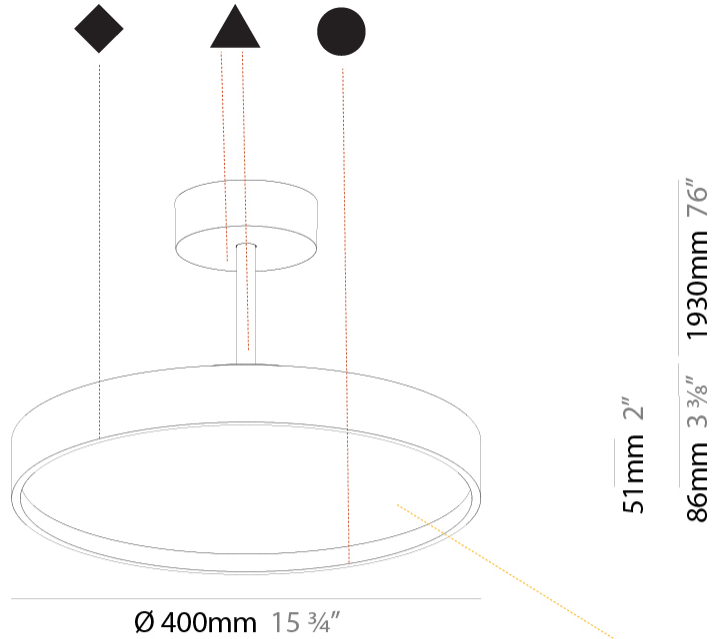

GENERAL

Series: Sign Diva Tube
Subseries: Sign Diva Tube Korona
Brand: Prolicht
Division: Architectural
Mounting Type: Suspension
Mounting Location: Ceiling
Subcategory: Pendant

PHYSICAL

Shape: Round
Diameter (mm): 400
Diameter (in): 15 3/4
Height (mm): 86
Height (in): 3 3/8
Max. Overall Height (mm): 2016
Max. Overall Height (in): 79 3/8
Light Distribution: Direct
Weight (kg): 3.251
Weight (lbs): 7.167
Diffuser: PMMA - Opal / Micro-Prism / Sparkling Secret / Vintage Industrial
Fixture Finish: SSR / BKV / CWI / CRY / HAB / UFT / ITA / RUA / FTG / MYG / LOD / PUS / FRO / FUP / KIA / POP / BLS / SPG / MEY / GOH / GUM / CHC / COM / ABZ / JAG / OBR / MOS / ROR
Fixture Material: Extruded Aluminum / Steel

ELECTRICAL

Lamp Type: LED (Zhaga Standard)
Input Wattage (W): 17
Dimming: Tri-Mode (Non-Dimming and Phase Dimming (120Vac only) and 0-10V Dimming)
Driver Included: Yes
Driver Location: Integrated
Driver Type: Constant Current - Universal
Driver Class: Class 2
Input Voltage (V): 120 - 277
Constant Current (MA): 500

LED

Color Temperature (°K): 2700 / 3000 / 3500 / 4000
Max. Delivered Lumen (lm): 1807 / 1943 / 1951 / 1991
Nominal Lumen (lm): 2250 / 2420 / 2430 / 2480
CRI: >90 CRI
Lamp Life (hrs): 50000

OPTICAL

RATINGS AND CERTIFICATIONS

Certified By: Certified for North American Standards
IP rating: IP20